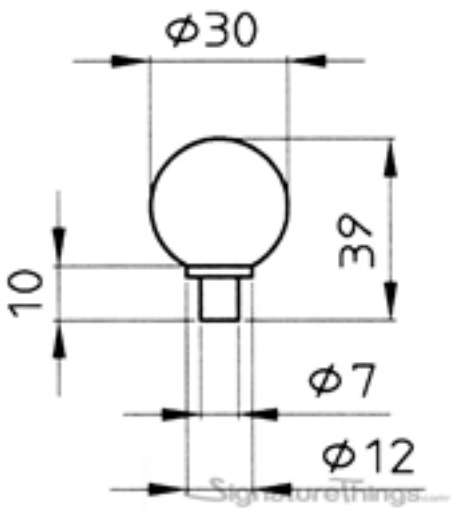

SignatureThings...