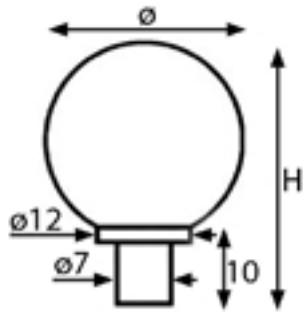

SignatureThings...