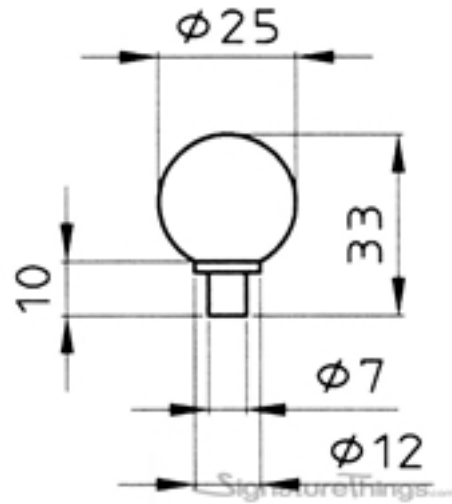

SignatureThings...