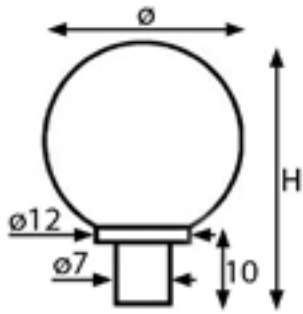

SignatureThings...